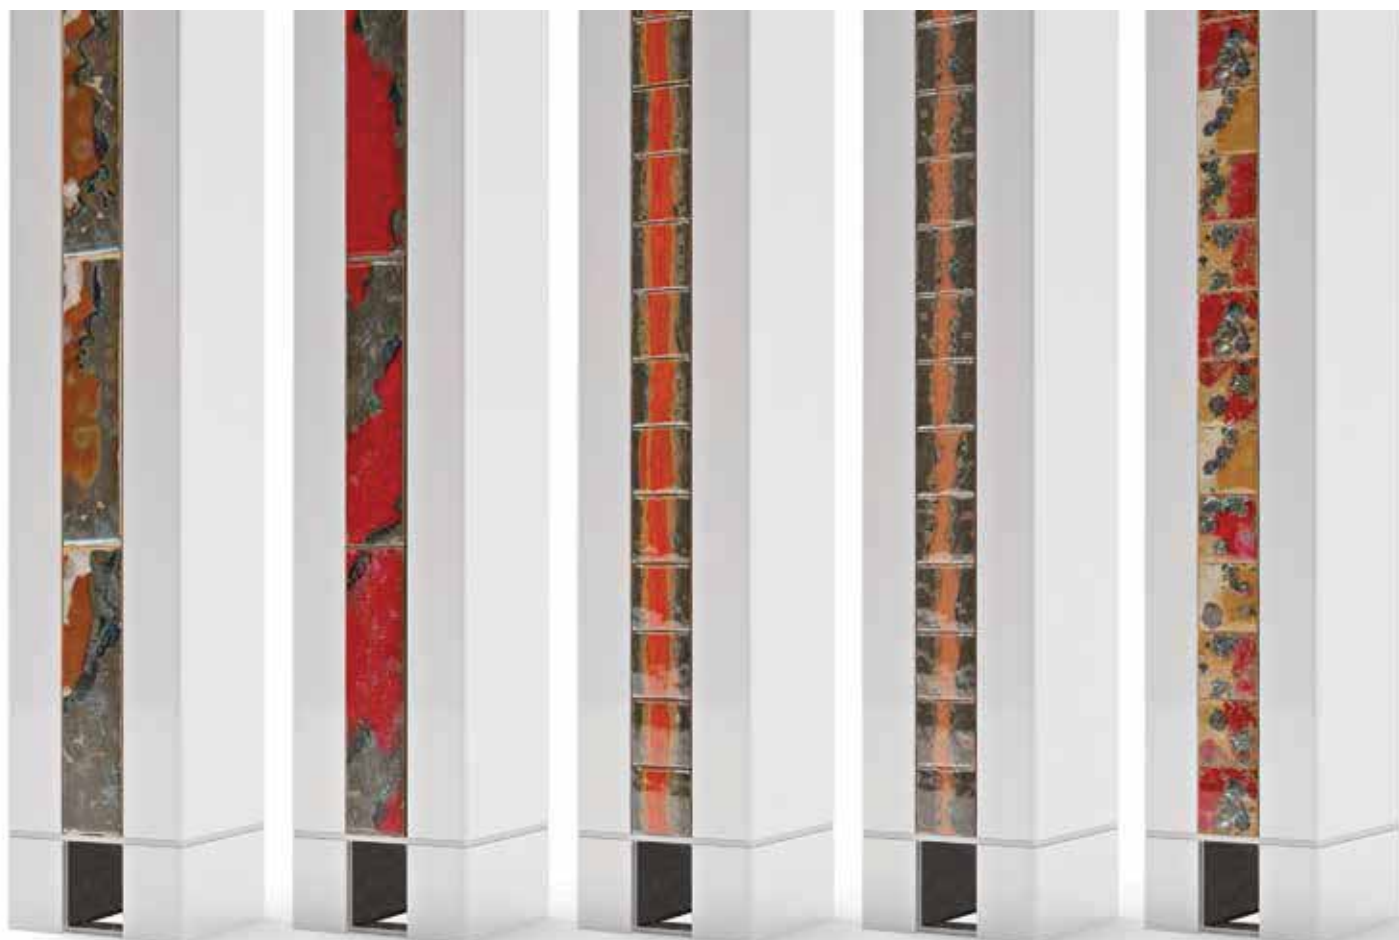

In addition to the basic decorations in aluminium, they are available 6 types of wood, for a more elegant effect:

FIR
ASH
MAHOGANY
OAK
TEAK
ZEBBRANO

Ceramica Ceramic

€ 380 ml

ORO
Positano
GOLD Positano

ROSSO
Furore
RED Furore